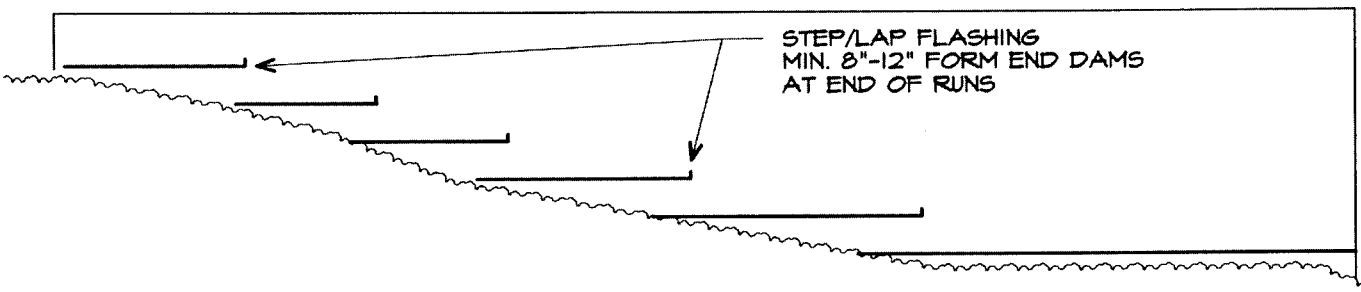

BASE

WINDOW SILL

HEAD DETAIL

(WINDOW, DOOR, BASEMENT WINDOW & GARAGE DOOR)

ROWLOCK

WALK-OUT BSMT.

SLOPED GRADE ELEV.