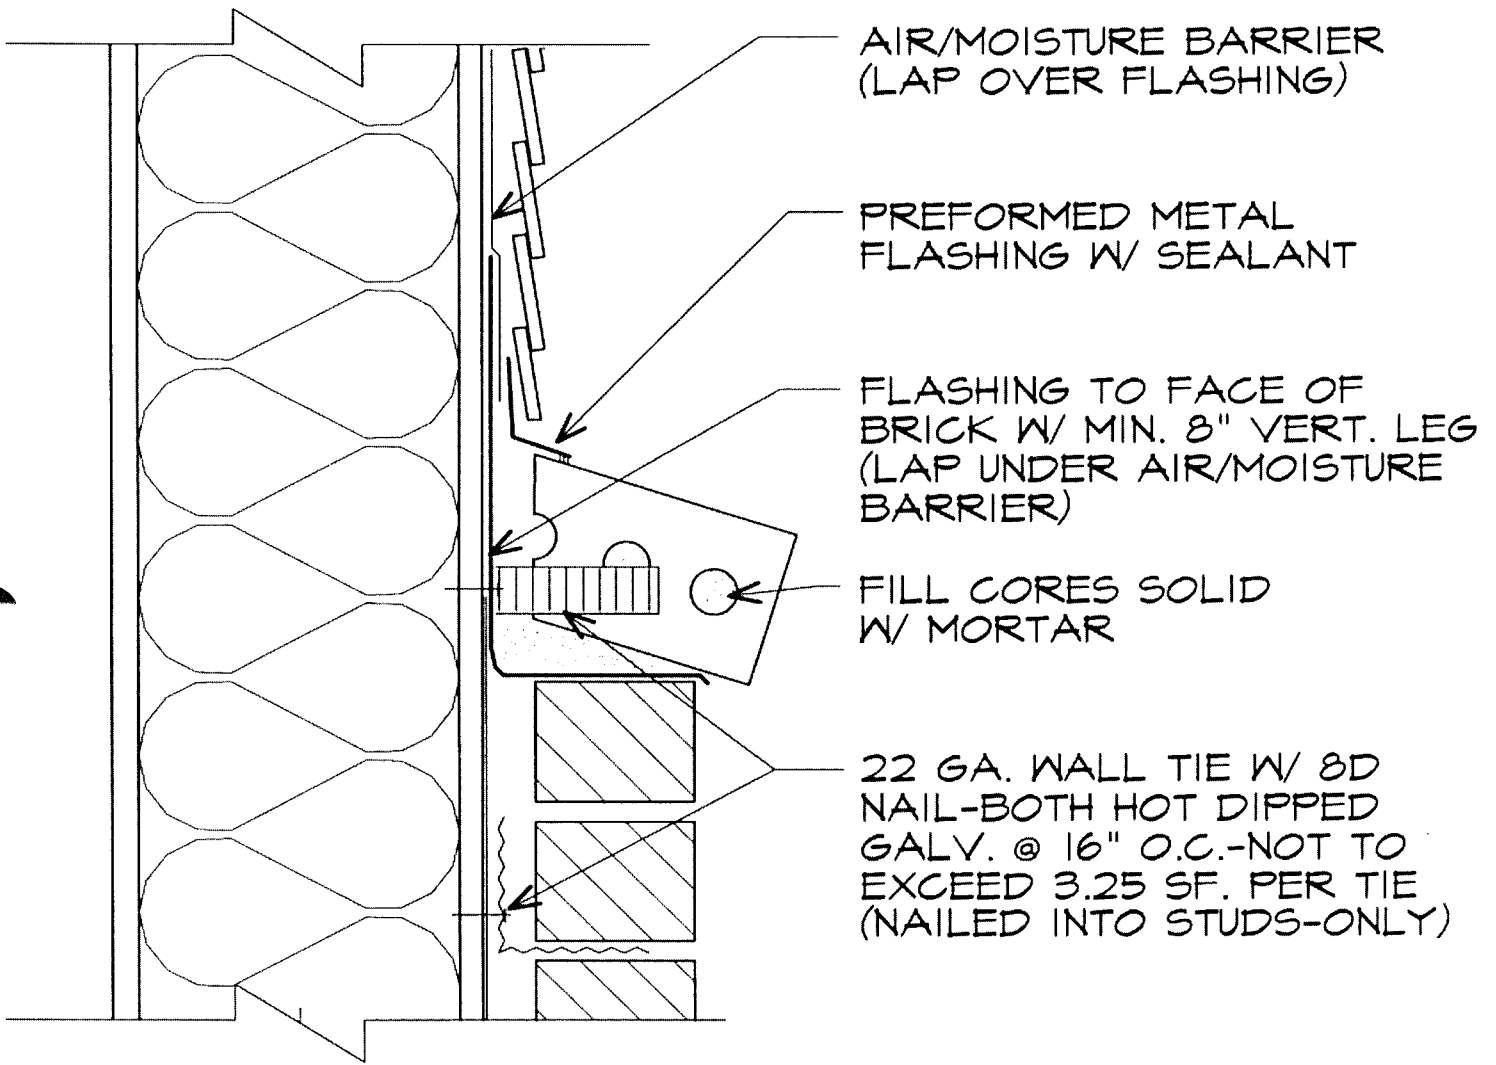

BASE

WINDOW SILL

HEAD DETAIL

(WINDOW, DOOR, BASEMENT WINDOW & GARAGE DOOR)

ROWLOCK

WALK-OUT BSMT.

SLOPED GRADE ELEV.