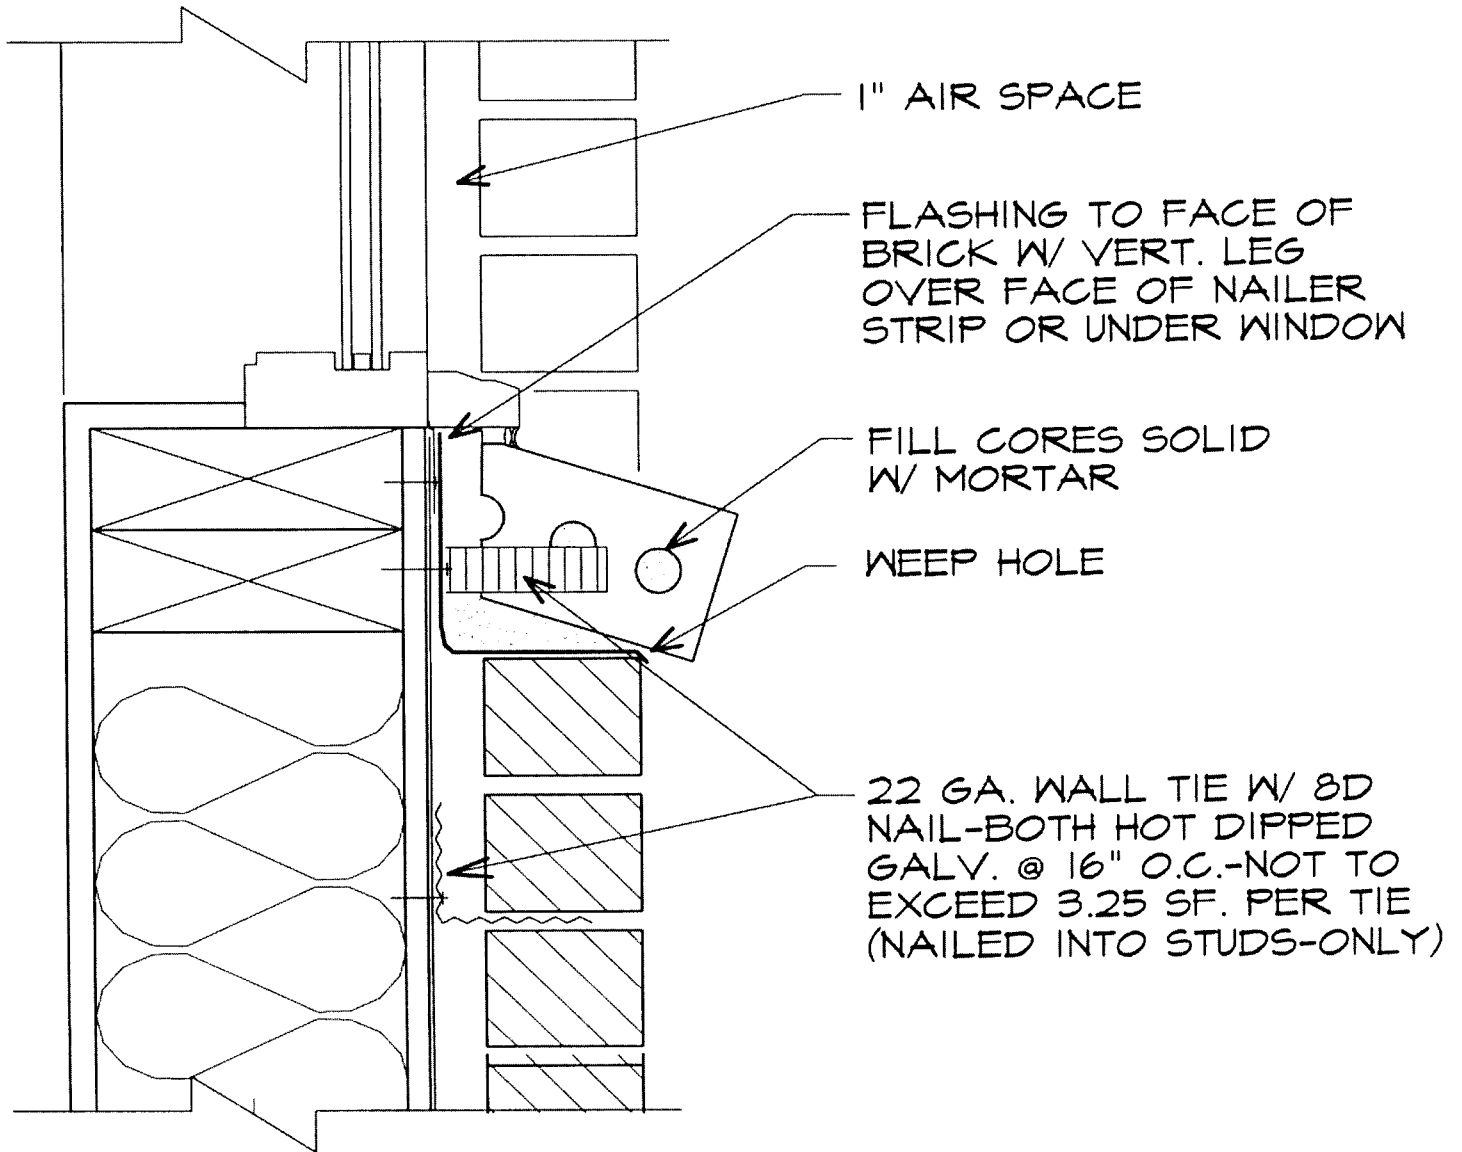

BASE

WINDOW SILL

HEAD DETAIL

(WINDOW, DOOR, BASEMENT WINDOW & GARAGE DOOR)

ROWLOCK

WALK-OUT BSMT.

SLOPED GRADE ELEV.