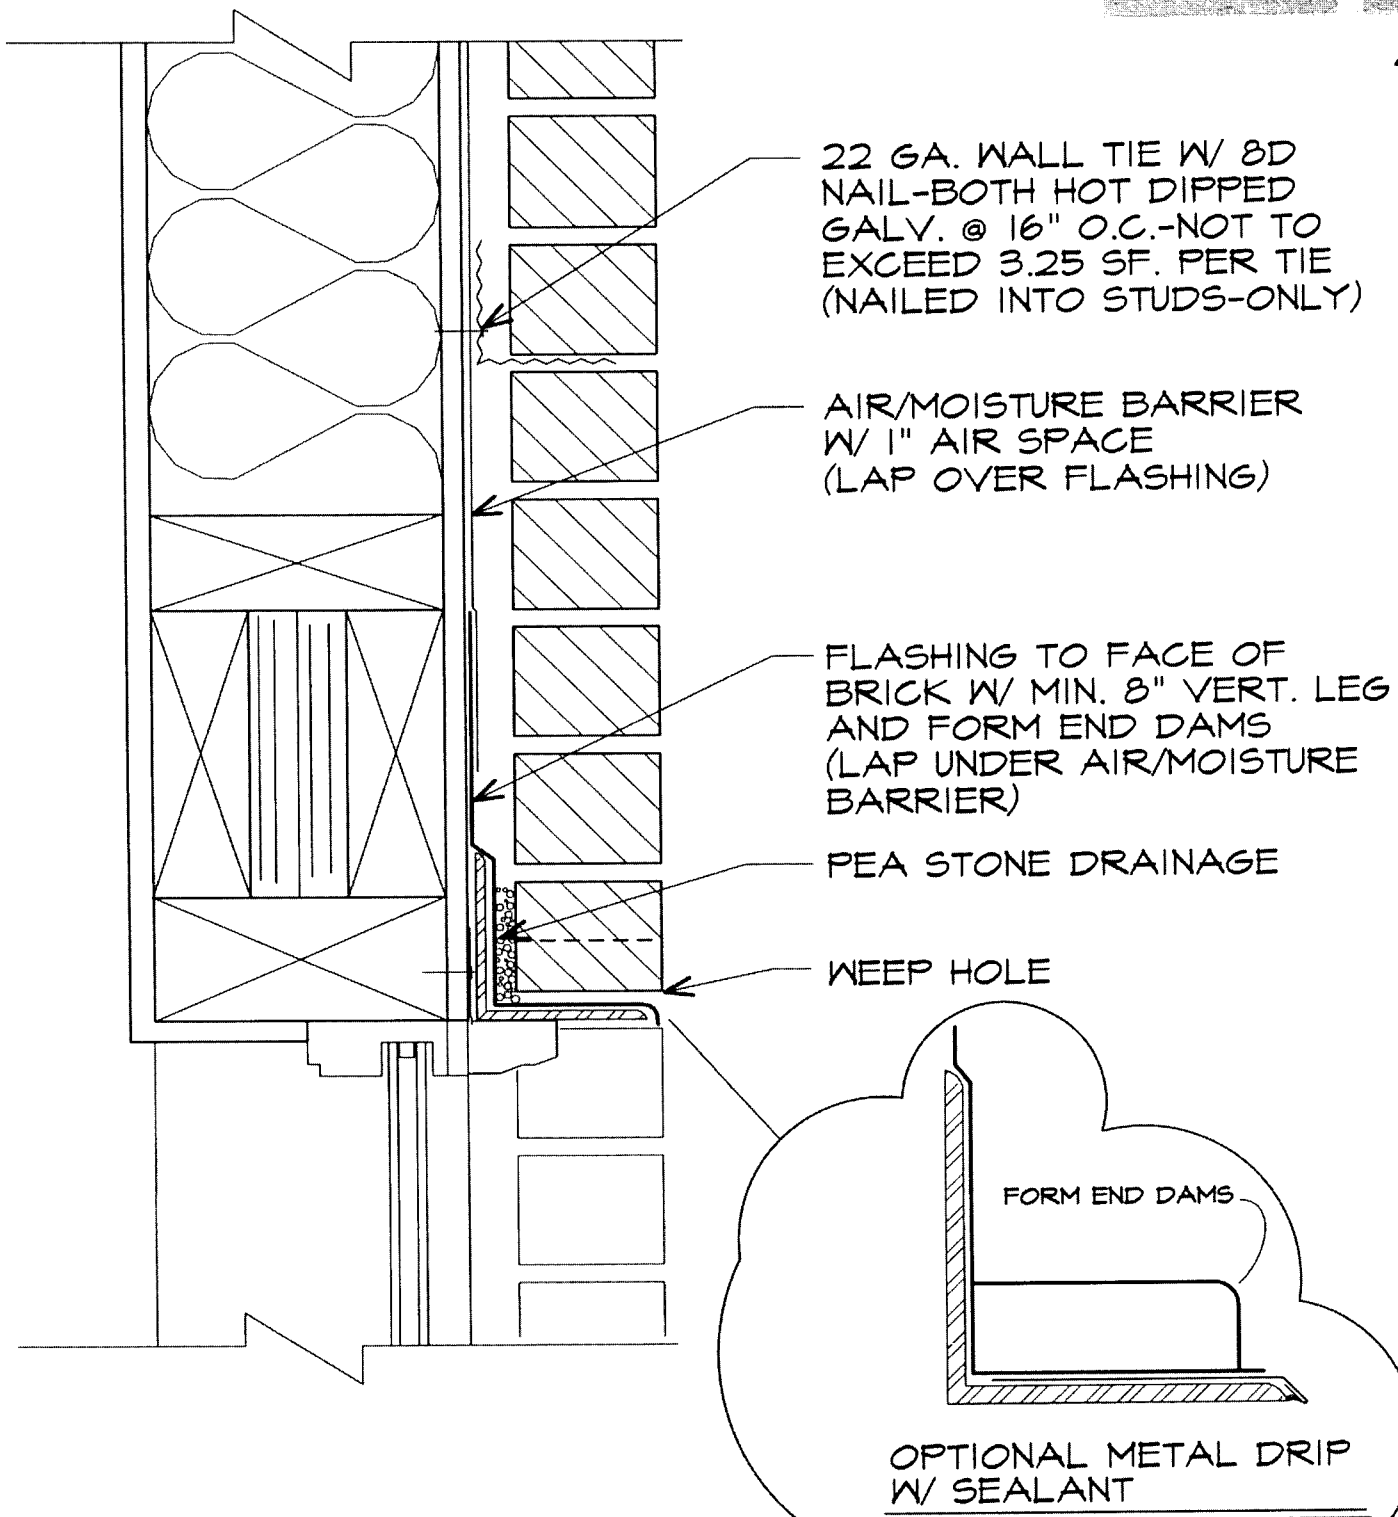

BASE

WINDOW SILL

HEAD DETAIL

(WINDOW, DOOR, BASEMENT WINDOW & GARAGE DOOR)

ROWLOCK

WALK-OUT BSMT.

SLOPED GRADE ELEV.