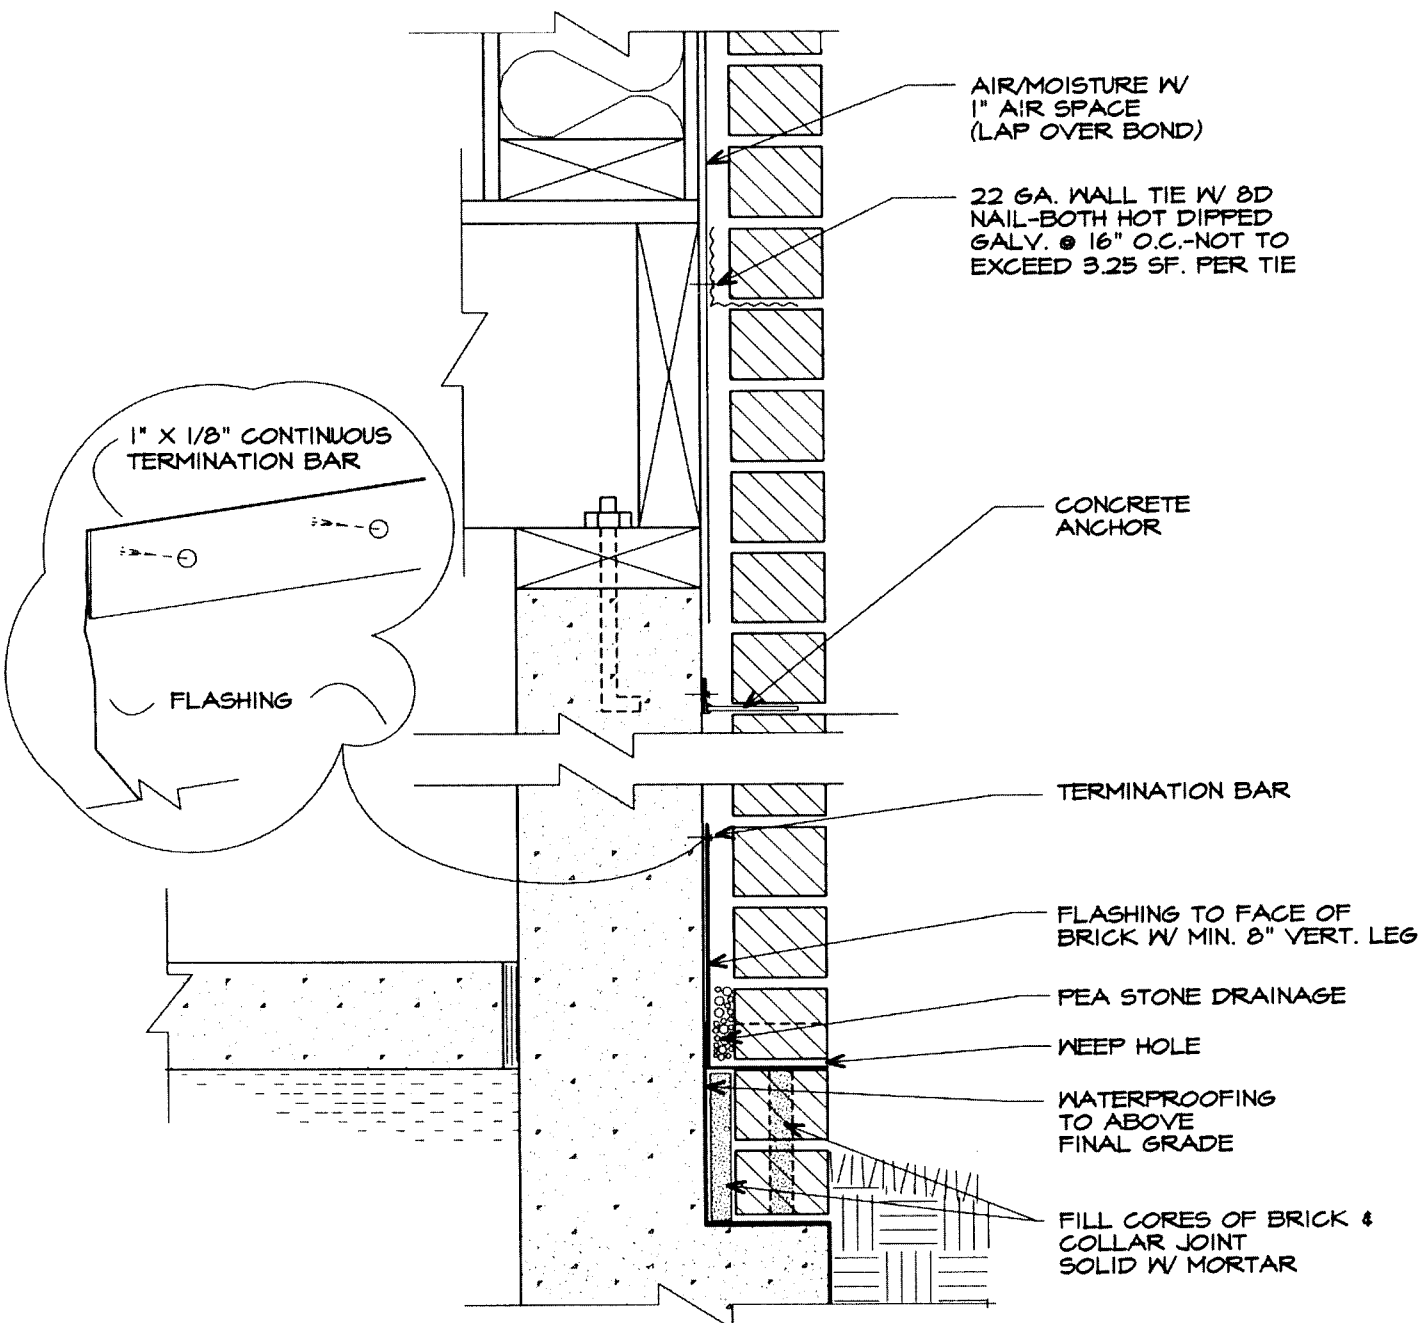

BASE

WINDOW SILL

HEAD DETAIL

(WINDOW, DOOR, BASEMENT WINDOW & GARAGE DOOR)

ROWLOCK

WALK-OUT BSMT.

SLOPED GRADE ELEV.